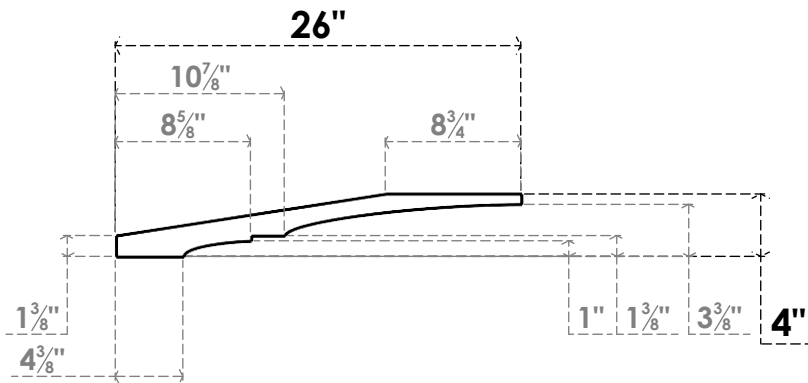

ITEM NUMBER: BRCPC040X26000X04000BOA

4"W X 26"D X 4"H BALBOA ARCHITECTURAL GRADE PVC CLOSED KNEE BRACE

SIDE PROFILE

FRONT PROFILE

ISOMETRIC

EKENA MILLWORK
 2300 WEST MAIN ST.
 CLARKSVILLE, TX 75426
 TOLL FREE: 866-607-0453
 WWW.EKENAMILLWORK.COM