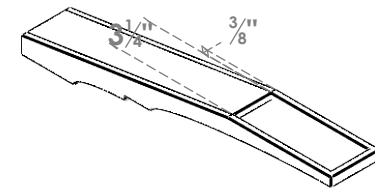

ITEM NUMBER: BRCPC040X26000X04000BOA

4"W X 26"D X 4"H BALBOA ARCHITECTURAL GRADE PVC CLOSED KNEE BRACE

SIDE PROFILE

FRONT PROFILE

ISOMETRIC

EKENA MILLWORK
 2300 WEST MAIN ST.
 CLARKSVILLE, TX 75426
 TOLL FREE: 866-607-0453
 WWW.EKENAMILLWORK.COM