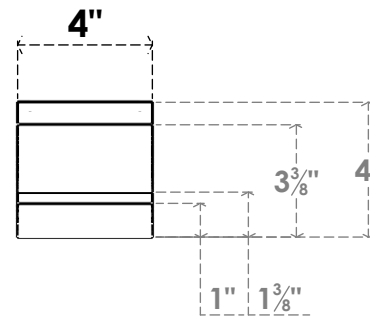

ITEM NUMBER: BRCPC040X26000X04000BOA

4"W X 26"D X 4"H BALBOA ARCHITECTURAL GRADE PVC CLOSED KNEE BRACE

SIDE PROFILE

FRONT PROFILE

ISOMETRIC

EKENA MILLWORK
 2300 WEST MAIN ST.
 CLARKSVILLE, TX 75426
 TOLL FREE: 866-607-0453
 WWW.EKENAMILLWORK.COM